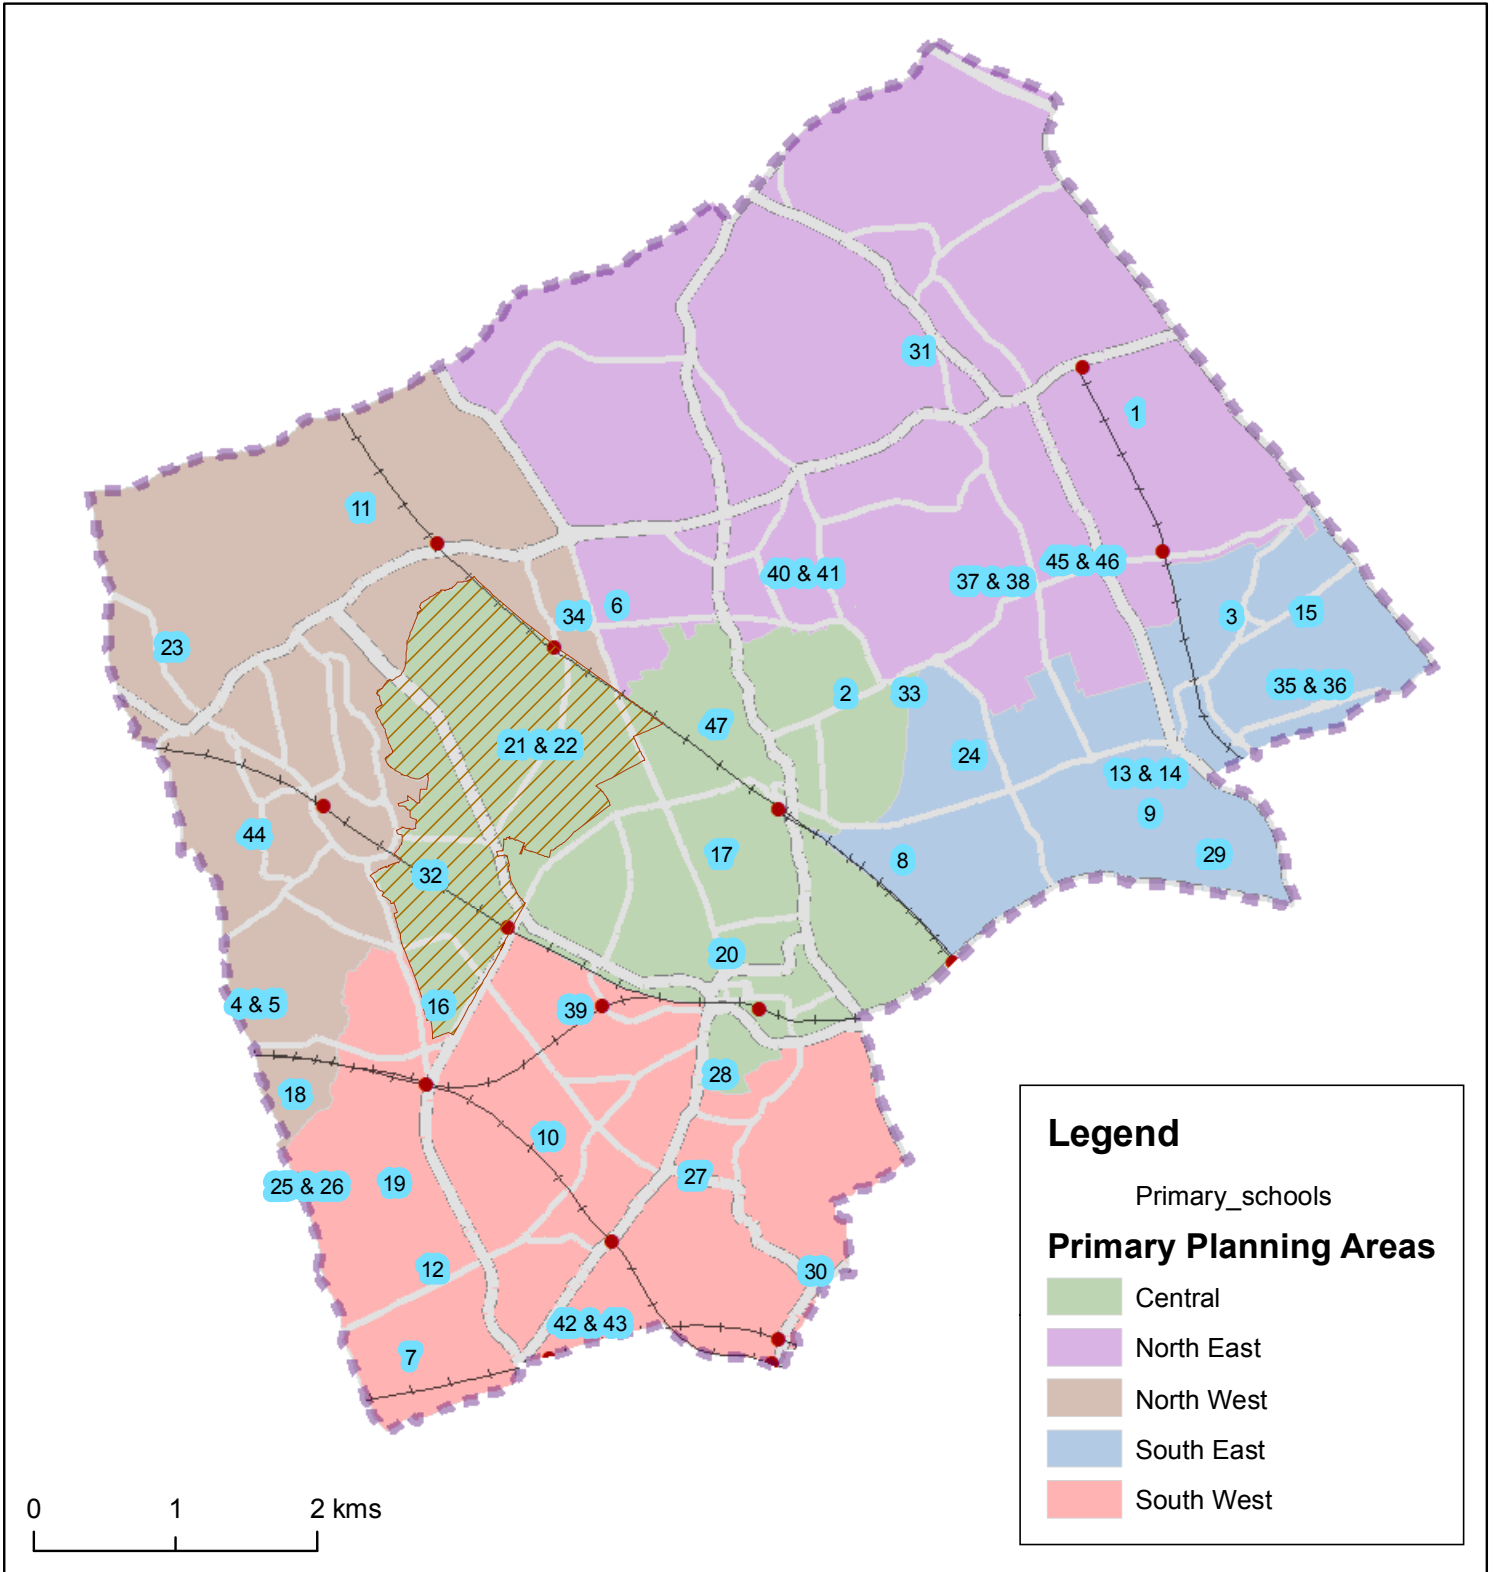

# Harrow Primary Schools and Primary Planning Areas

**Legend**

Primary\_schools

**Primary Planning Areas**

- Central
- North East
- North West
- South East
- South West

<b>No. School</b>	<b>No. School</b>	<b>No. School</b>	<b>No. School</b>
1 Aylward Primary School	13 Kenmore Park Infant and Nursery School	25 Roxbourne Infant School	37 Stanburn First School 4-7 years
2 Belmont School	14 Kenmore Park Junior School	26 Roxbourne Junior School	38 Stanburn Junior School
3 Camrose Primary School with Nursery	15 Krishna-Avanti Primary School	27 Roxeth Primary School	39 Vaughan Primary School
4 Cannon Lane First School (4-7 years)	16 Longfield Primary School	28 St.Anselm's Catholic Primary School	40 Weald Infant and Nursery School
5 Cannon Lane Junior School	17 Marlborough Primary School	29 St.Bernadette's Catholic Primary School	41 Weald Junior School
6 Cedars Manor School	18 Moriah Jewish Day School	30 St.George's Primary Catholic School Harrow	42 Weldon Park Infant and Nursery School
7 Earlsmead Primary School	19 Newton Farm Nursery Infant and Junior School	31 St.John's Church of England School	43 Weldon Park Junior School
8 Elmgrove Primary and Nursery	20 Norbury School	32 St.John Fisher Catholic Primary School	44 West Lodge Primary School
9 Glebe Primary School	21 Pinner Park Infant and Nursery School	33 St.Joseph's Catholic Primary School	45 Whitchurch First School and Nursery
10 Grange Primary School	22 Pinner Park Junior School	34 St.Teresa's Catholic Primary School and Nursery	46 Whitchurch Junior School
11 Grimsdyke School	23 Pinner Wood School	35 Stag Lane Infant and Nursery School	47 Whitefriars Community School
12 Heathland School	24 Priestmead Primary School and Nursery	36 Stag Lane Junior School	